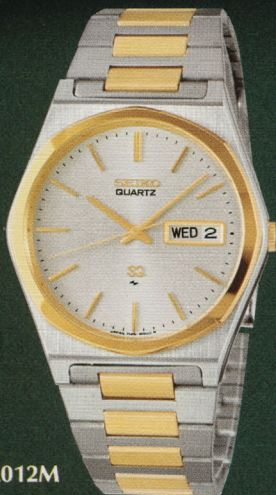

**No. HV043M**

Water resistant, chronograph measures 1/100 second and records up to one hour.

**No. HV044M**

Water resistant, chronograph measures 1/100 second and records up to one hour.

**No. HX027M**

Water resistant, chronograph measures 1/10 second and records up to 30 minutes.

## MEN'S TRANS-ZONE SYNCHRONIZER DAY/DATE QUARTZ WITH FIVE-YEAR BATTERY LIFE

Trans-zone synchronizer permits adjustment of hour hand and day/date when changing time zones without affecting the accuracy of minute and second hands. Water-tested to 100 ft. (30 meters), instant day/date setting calendar. Synchronized second setting. Second hand moves in step-motion at precise one-second intervals and serves as battery life indicator by moving in two-second intervals when battery needs replacement. Battery life of approximately five years, HARDLEX mar-resist crystal.