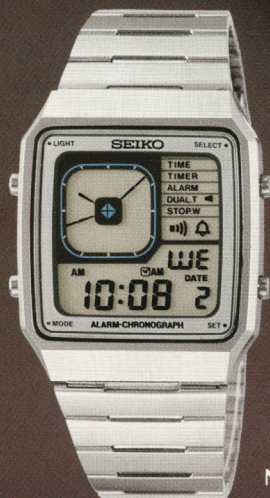

# MEN'S LC DIGITAL QUARTZ DAY/DATE WITH DOT MATRIX DISPLAY

Continuous dot matrix display of hours, minutes and seconds on a 12 or 24-hour basis. At the push of a button, day and date appear in your choice of English, Spanish, French, German or Italian. After two seconds, continuously moving day/date display is replaced by time readout. Calendar automatically adjusts for odd and even months (except February of leap years). Hourly time indicator can be set, if desired. Built-in illumination, battery life indicator, HARDLEX mar-resist crystal.

# MEN'S LC DIGITAL QUARTZ ALARM CHRONOGRAPH WITH GRAPHIC DISPLAY

Continuous readout in hours, on a 12 or 24-hour basis, minutes, seconds, day and AM/PM. At the push of a button, date replaces seconds readout. Calendar automatically adjusts for odd and even months (except February of leap years). In time mode, Graphic Display indicates seconds display in synchronization with digital readout. In countdown time mode, Graphic Display shows minutes and seconds remaining in a preset period up to 60 minutes. In chronograph mode, Graphic Display indicates running chronograph. Graphic Display can also be set for hours, minutes, seconds and AM/PM in a second time zone. Chronograph records hours, minutes, seconds and 1/100 second up to 12 hours with lap time capability. Alarm can be set to ring daily at any designated AM or PM time. Hourly time signal can be set, if desired. Water-tested to 100 ft. (30 meters), built-in illumination, battery life indicator, HARDLEX mar-resist crystal.