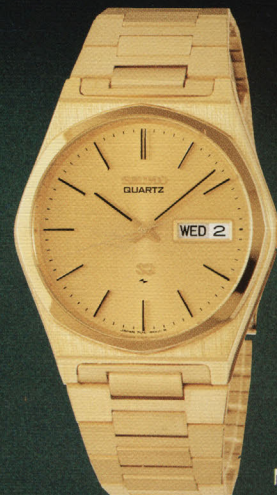

MEN'S TRANS-ZONE SYNCHRONIZER DAY/DATE QUARTZ WITH FIVE-YEAR BATTERY LIFE

Trans-zone synchronizer permits adjustment of hour hand and day/date when changing time zones without affecting the accuracy of minute and second hands. Water-tested to 100 ft. (30 meters), instant day/date setting calendar. Synchronized second setting. Second hand moves in step-motion at precise one-second intervals and serves as battery life indicator by moving in two-second intervals when battery needs replacement. Battery life of approximately five years, HARDLEX mar-resist crystal.

No. LL014M